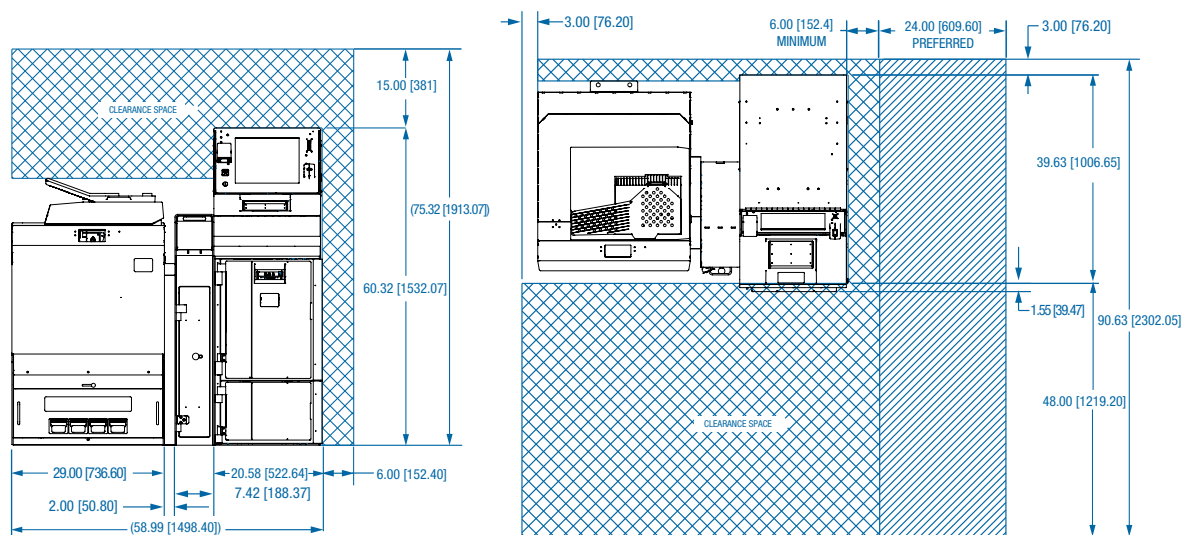

FORTIS 4LW / FORTIS 5LW WITH DROP VAULT

1 SYSTEM MUST BE SECURED TO LEVEL FLOOR.

2 IF THE A/C OUTLET IS NOT LOCATED IN THE INDICATED AREA BEHIND THE UNIT, THIS DIMENSION TO BE A MINIMUM OF 3".
IF THE A/C OUTLET IS LOCATED IN THE INDICATED AREA BEHIND THE UNIT, THIS DIMENSION TO BE A MINIMUM OF 5".

3 IF UPS/AC DISTRIBUTION BOX POWER SWITCH IS ON THE LEFT SIDE OF THE MACHINE, THIS DIMENSION CAN BE MINIMUM 1.00 [25.4] OTHERWISE THIS DIMENSION IS MINIMUM 6.00 [154.2].

GLORY

Revolution
Retail Systems