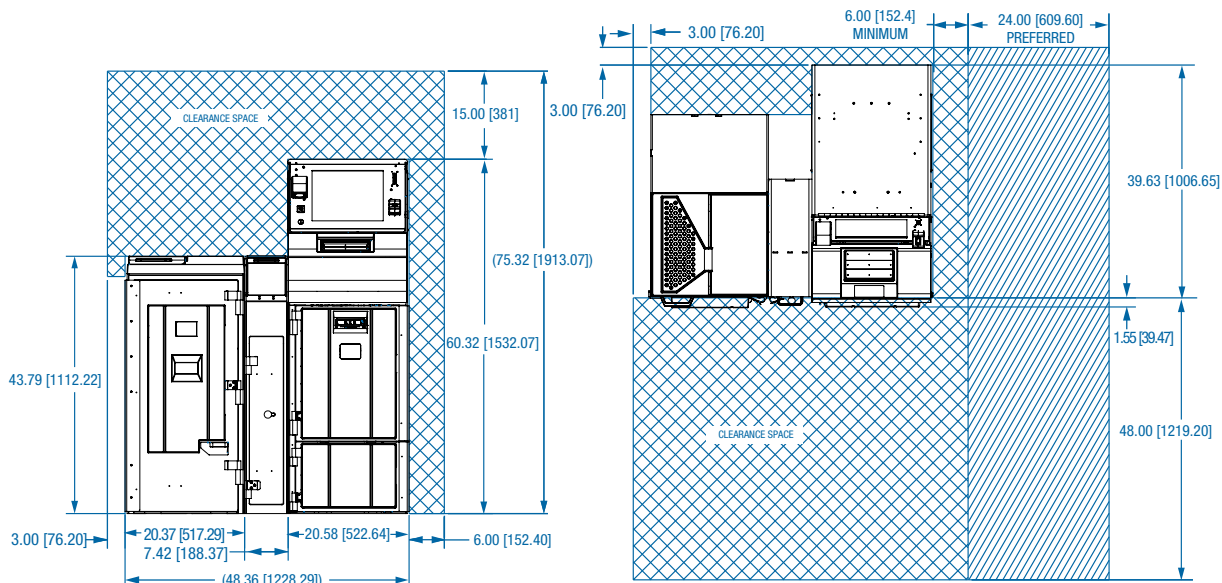

FORTIS 4SE / FORTIS 5SE WITH DROP VAULT