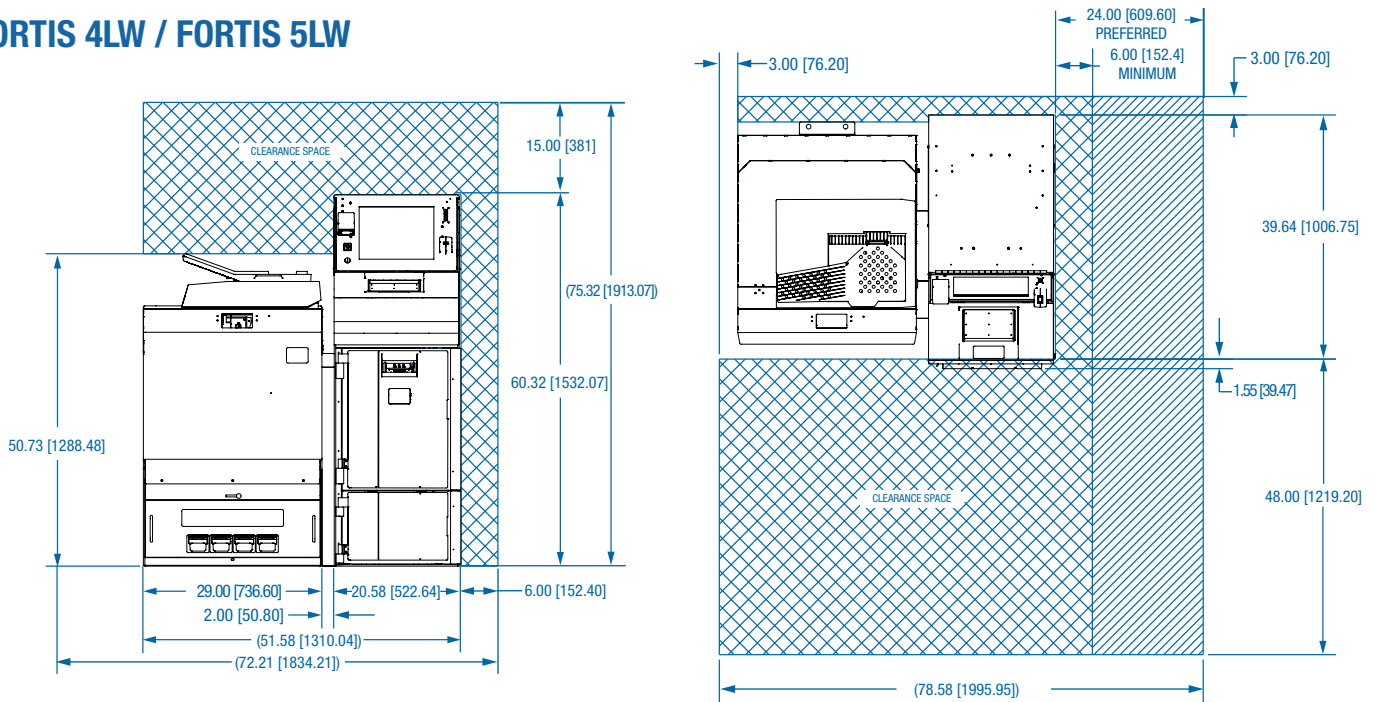

## FORTIS 4LW / FORTIS 5LW

- 1 SYSTEM MUST BE SECURED TO LEVEL FLOOR.
- 2 IF THE A/C OUTLET IS NOT LOCATED IN THE INDICATED AREA BEHIND THE UNIT, THIS DIMENSION TO BE A MINIMUM OF 3".  
IF THE A/C OUTLET IS LOCATED IN THE INDICATED AREA BEHIND THE UNIT, THIS DIMENSION TO BE A MINIMUM OF 5".
- 3 IF UPS/AC DISTRIBUTION BOX POWER SWITCH IS ON THE LEFT SIDE OF THE MACHINE, THIS DIMENSION CAN BE MINIMUM 1.00 [25.4]  
OTHERWISE THIS DIMENSION IS MINIMUM 6.00 [154.2].