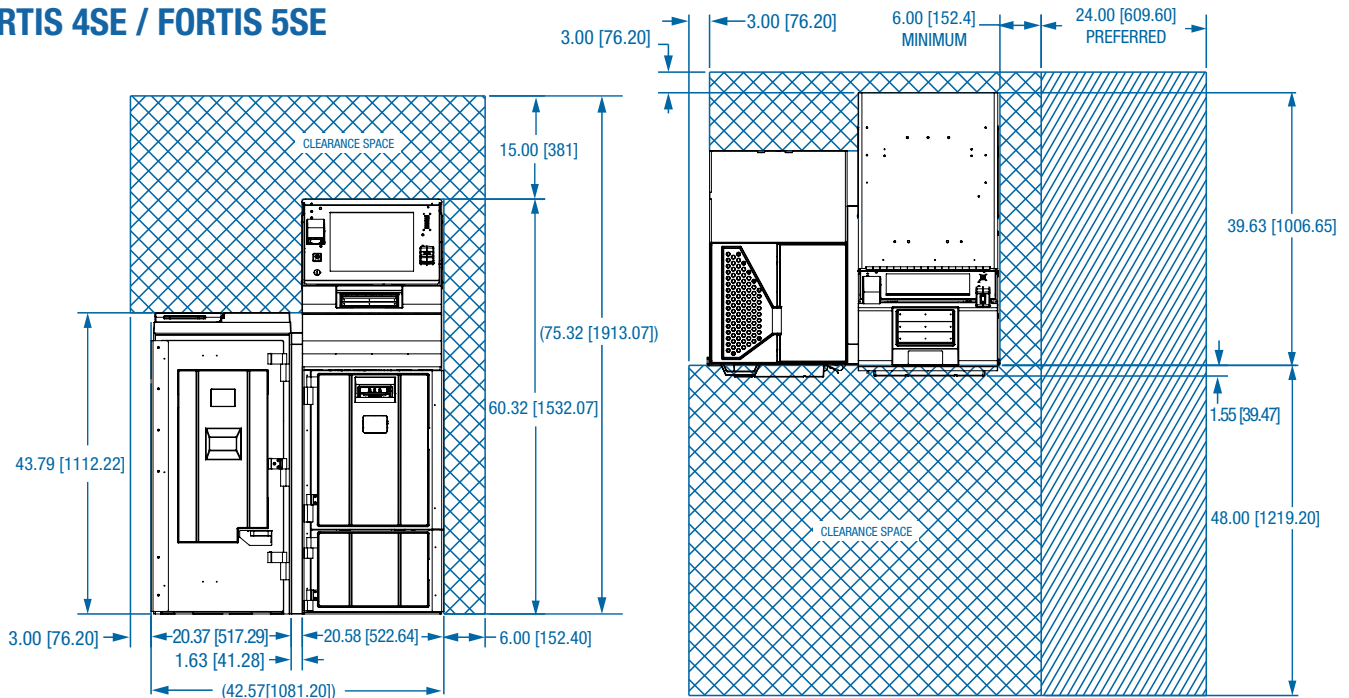

## FORTIS 4LW / FORTIS 5LW

- 1 SYSTEM MUST BE SECURED TO LEVEL FLOOR.
- 2 IF THE A/C OUTLET IS NOT LOCATED IN THE INDICATED AREA BEHIND THE UNIT, THIS DIMENSION TO BE A MINIMUM OF 3".  
IF THE A/C OUTLET IS LOCATED IN THE INDICATED AREA BEHIND THE UNIT, THIS DIMENSION TO BE A MINIMUM OF 5".
- 3 IF UPS/AC DISTRIBUTION BOX POWER SWITCH IS ON THE LEFT SIDE OF THE MACHINE, THIS DIMENSION CAN BE MINIMUM 1.00 [25.4]  
OTHERWISE THIS DIMENSION IS MINIMUM 6.00 [154.2].