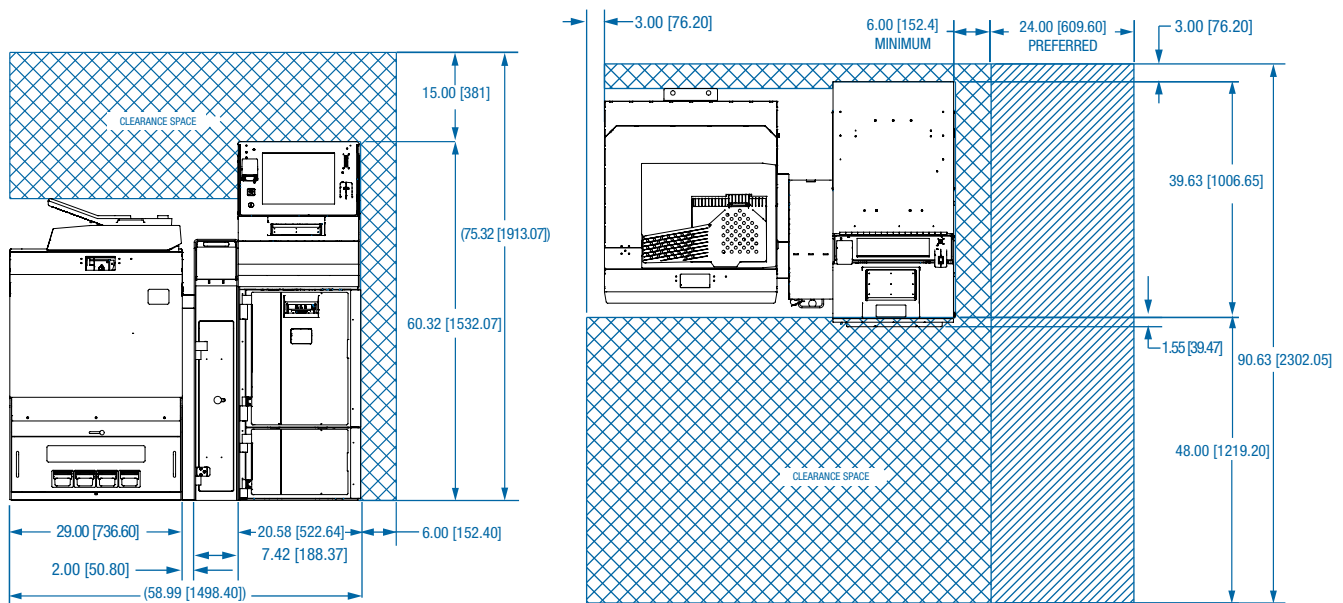

FORTIS 4LW / FORTIS 5LW WITH DROP VAULT

1. 1 SYSTEM MUST BE SECURED TO LEVEL FLOOR.
2. 2 IF THE A/C OUTLET IS NOT LOCATED IN THE INDICATED AREA BEHIND THE UNIT, THIS DIMENSION TO BE A MINIMUM OF 3".
   IF THE A/C OUTLET IS LOCATED IN THE INDICATED AREA BEHIND THE UNIT, THIS DIMENSION TO BE A MINIMUM OF 5".
3. 3 IF UPS/AC DISTRIBUTION BOX POWER SWITCH IS ON THE LEFT SIDE OF THE MACHINE, THIS DIMENSION CAN BE MINIMUM 1.00 [25.4] OTHERWISE THIS DIMENSION IS MINIMUM 6.00 [154.2].