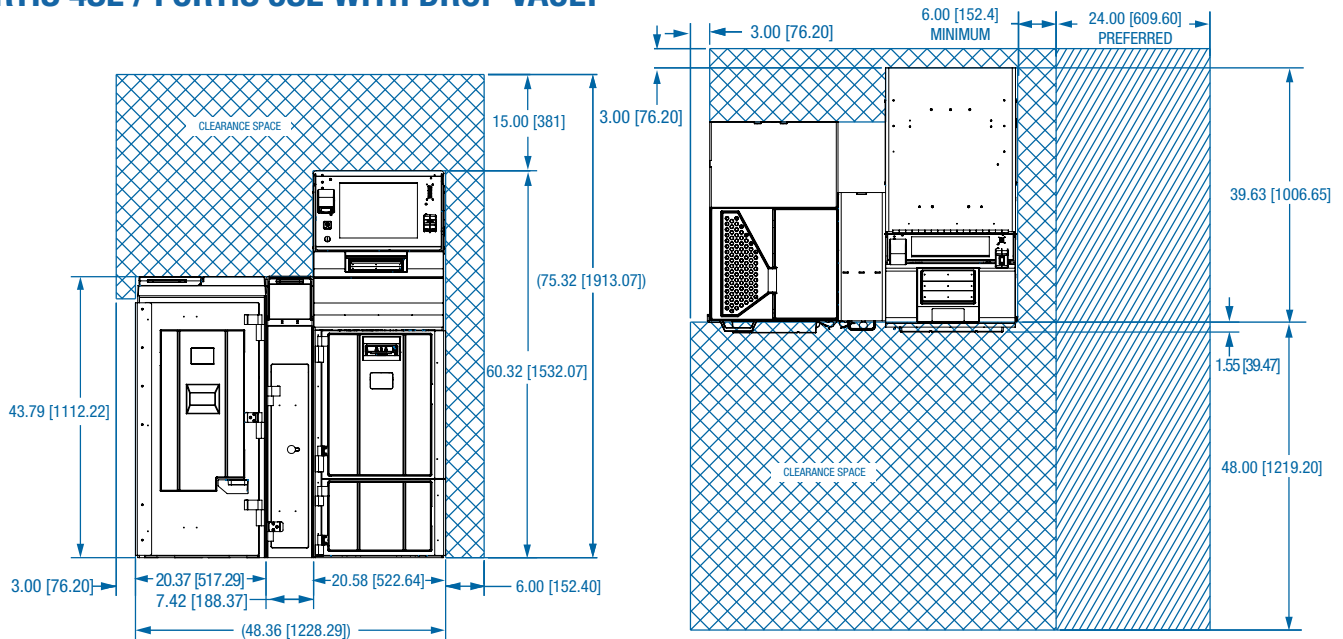

FORTIS 4SE / FORTIS 5SE WITH DROP VAULT