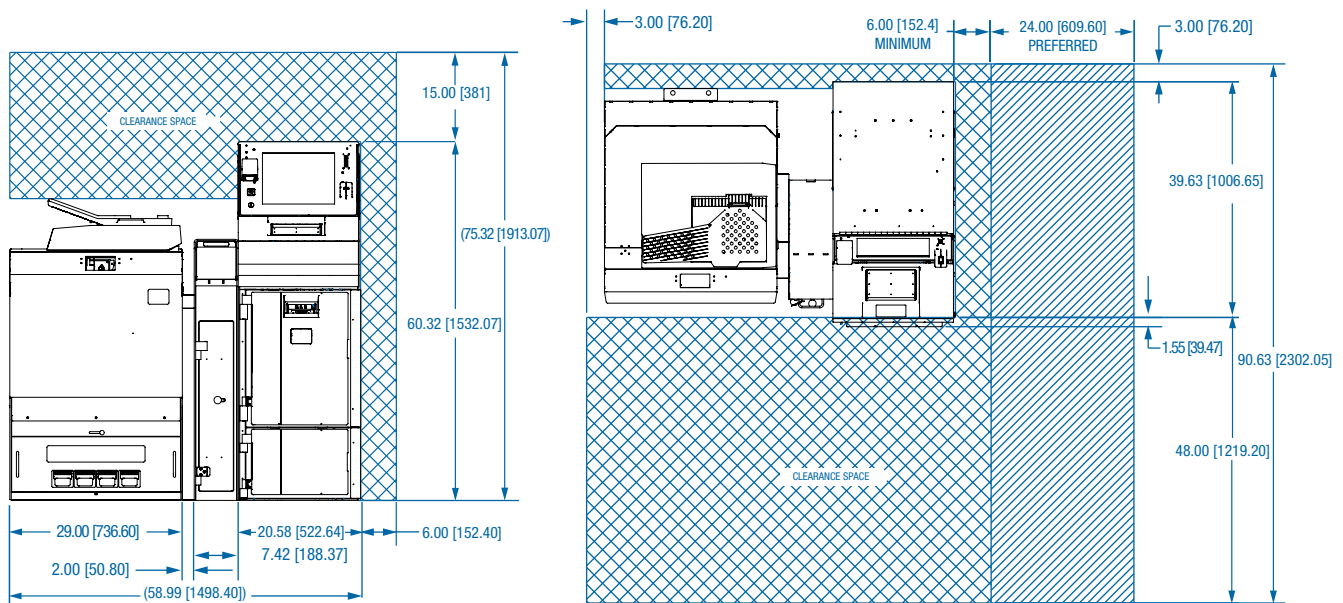

FORTIS 4LW / FORTIS 5LW WITH DROP VAULT

1. 1 SYSTEM MUST BE SECURED TO LEVEL FLOOR.
2. 2 IF THE A/C OUTLET IS NOT LOCATED IN THE INDICATED AREA BEHIND THE UNIT, THIS DIMENSION TO BE A MINIMUM OF 3".
   IF THE A/C OUTLET IS LOCATED IN THE INDICATED AREA BEHIND THE UNIT, THIS DIMENSION TO BE A MINIMUM OF 5".
3. 3 IF UPS/AC DISTRIBUTION BOX POWER SWITCH IS ON THE LEFT SIDE OF THE MACHINE, THIS DIMENSION CAN BE MINIMUM 1.00 [25.4]
   OTHERWISE THIS DIMENSION IS MINIMUM 6.00 [152.4].