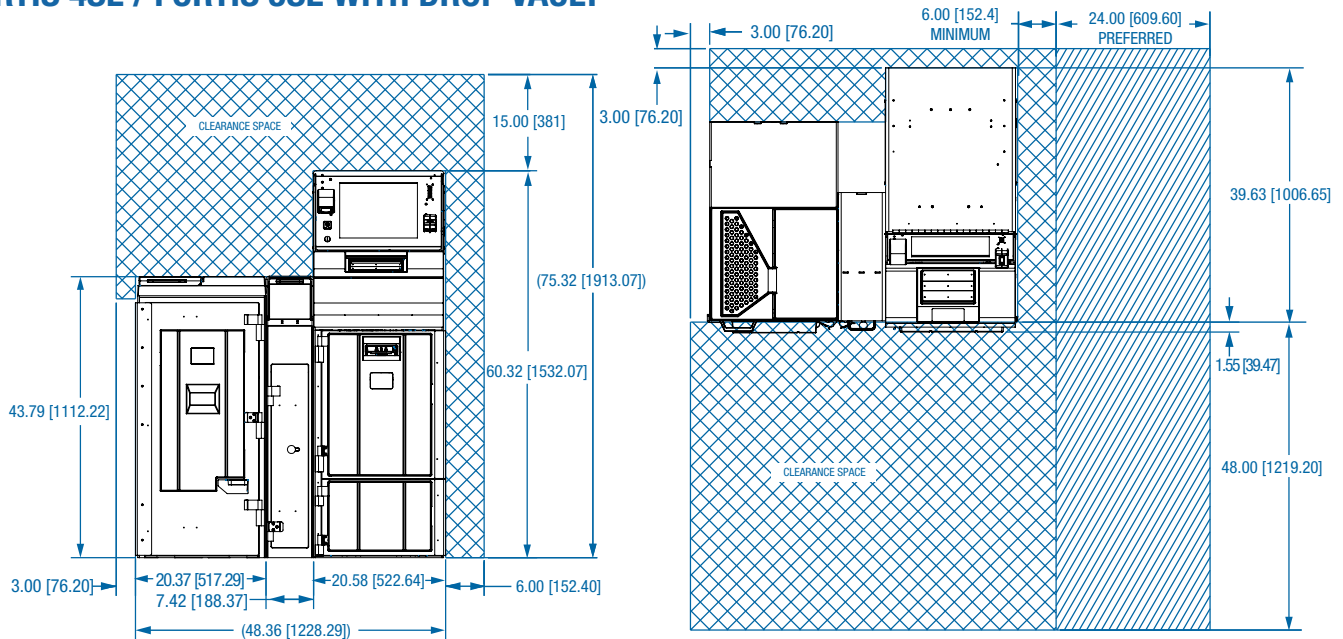

FORTIS 4SE / FORTIS 5SE WITH DROP VAULT